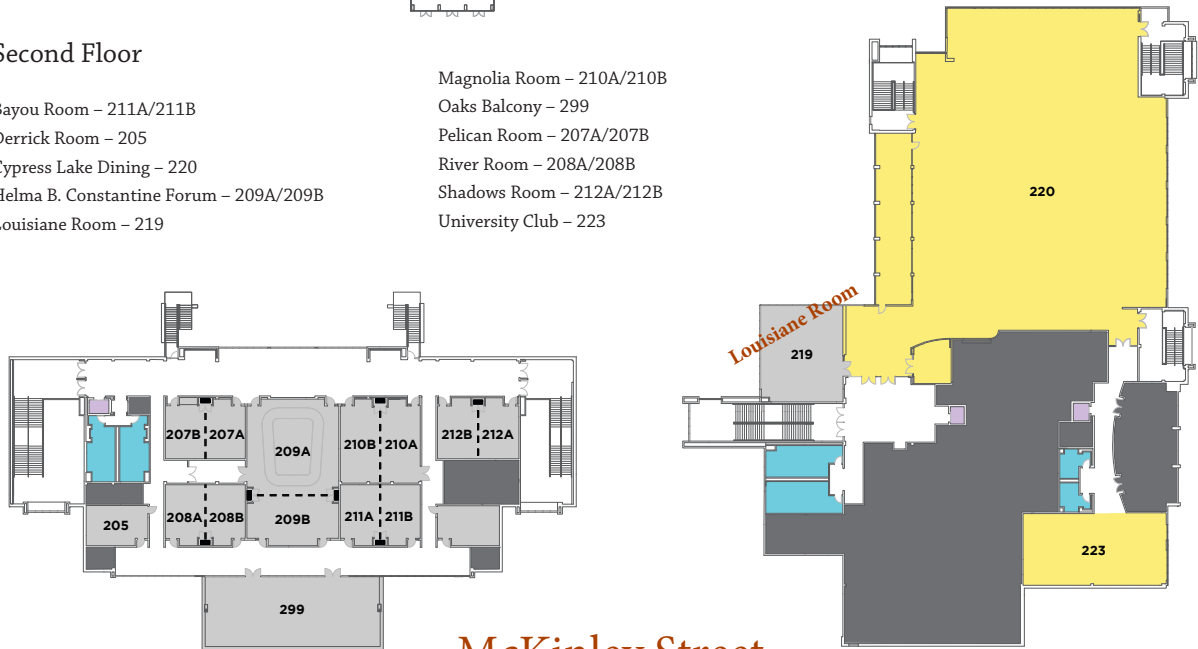

## First Floor

Atchafalaya Ballroom – 117A/117B  
 Bookstore – 138  
 Bayou Bijou Theatre – 130  
 Cajun Card – 134  
 Cashier's Center – 135  
 Courtyard – 099B  
 Dean of Students & Ombudsman – 169  
 Evangeline Art Gallery – 139  
 International Affairs – 136  
 McAlister's Deli – 137  
 Patio – 099C

Cypress Lake Plaza - 099D  
 Postal Center – 158  
 Sidelines – 142  
 Student Government Association –  
 159 Student Organizations – 162/163  
 Teche Room – 116  
 The Brew – 149  
 The Porch – 099A  
 Union Operations – 101/111  
 University Program Council – 157  
 Vermilion Room – 118

## Second Floor

Bayou Room – 211A/211B  
 Derrick Room – 205  
 Cypress Lake Dining – 220  
 Helma B. Constantine Forum – 209A/209B  
 Louisiane Room – 219

Magnolia Room – 210A/210B  
 Oaks Balcony – 299  
 Pelican Room – 207A/207B  
 River Room – 208A/208B  
 Shadows Room – 212A/212B  
 University Club – 223